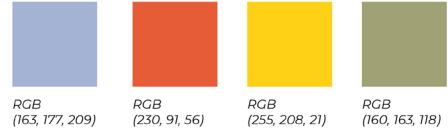

Clip-Art

Backgrounds

SC234A Storybook Year (Color)

Color Palette

Suggested Fonts

Chelsea Market
Arvo
EB Garamond

Clip-Art

Backgrounds

SC234B Storybook Year (B/W)

Color Palette

Suggested Fonts

Chelsea Market
Arvo
EB Garamond

Clip-Art

Backgrounds

SC233 At the Peak

Color Palette