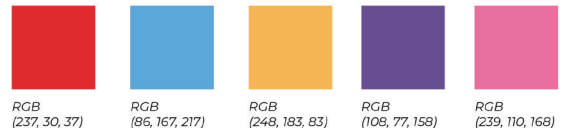

Glass Antiqua
Libre Baskerville
Marcellus

Backgrounds

SC151 Paint Splatter

Color Palette

Suggested Fonts

Cherry Cream Soda
Libre Baskerville
Barlow Condensed

Backgrounds

SC148 Emoji Splash