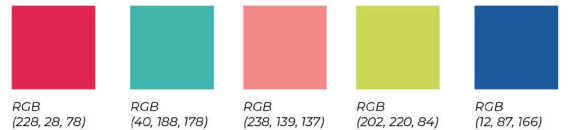

Suggested Fonts

Righteous
Orbitron
Questrial

Backgrounds

SC206 Summer Breeze

Color Palette

Suggested Fonts

Alex Brush
Antonio
EB Garamond

Backgrounds

SC205 Hive a Great Year

Color Palette

Suggested Fonts

RUBIK MONO ONE
Satisfy
 Alegreya

Backgrounds

SC204 Isometric Mosaic

Color Palette

Suggested Fonts