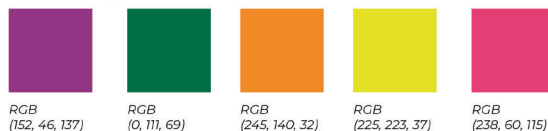

Color Palette