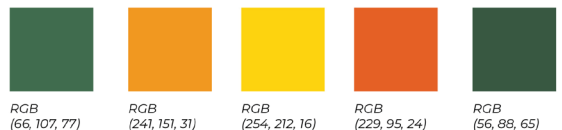

Color Palette

Suggested Fonts

Press Start 2P
Orbitron
Quicksand

Backgrounds

SC223 Under Construction

Color Palette

Suggested Fonts

Alfa Slab One
Orbitron
Barlow Condensed