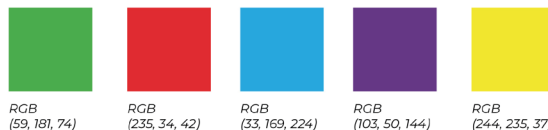

Color Palette

Suggested Fonts

Righteous
Antonio
Nanum Gothic

Backgrounds

SC182 Sticker Composition

Color Palette

Suggested Fonts

Alfa Slab One
Antonio
Just Another Hand