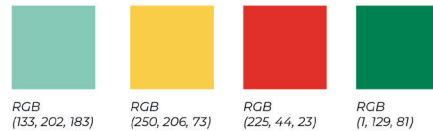

Backgrounds

SC169 Let's Chat

Color Palette

Suggested Fonts

Coda Caption
Open Sans
Libre Caslon Text

Backgrounds

SC167 Emoji Glee

Color Palette