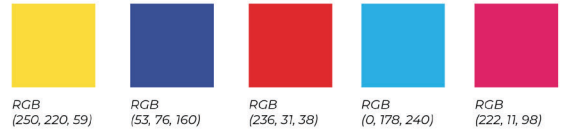

Glass Antiqua
Libre Baskerville
Marcellus

Backgrounds

SC151 Paint Splatter

Color Palette

Suggested Fonts

Cherry Cream Soda
Libre Baskerville
Barlow Condensed

Backgrounds

SC148 Emoji Splash

Color Palette

Suggested Fonts

BANGERS
BEBAS NEUE
 Barlow Condensed

Clip-Art

Backgrounds

SC146 Word Explosion

Color Palette

Suggested Fonts