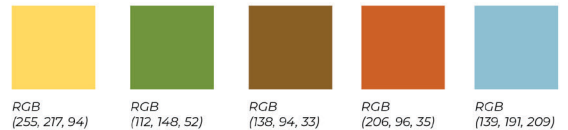

Suggested Fonts

Open Sans Bold
Courier Prime
Alegreya

Backgrounds

SC162B Lasting Impressions (Green)

Color Palette

Suggested Fonts

Open Sans Bold
Courier Prime
Alegreya

Backgrounds

SC161 Behind The Scenes

Color Palette

RGB
(206, 196, 160)

RGB
(83, 85, 79)

RGB
(251, 251, 242)

Suggested Fonts

Courier Prime

Nothing You Could Do