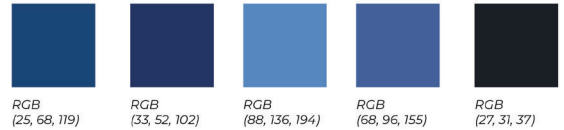

Backgrounds

SC179B Flying Free (Purple on Black)

Color Palette

Suggested Fonts

BEBAS NEUE
Cabin Sketch
Just Another Hand

Backgrounds

SC179C Flying Free (Teal on White)

Color Palette

SC177 All the Doodles

Color Palette

Suggested Fonts

Ribeye
 Ribeye Marrow
 Life Savers

Clip-Art

Backgrounds

SC176 Bloom and Grow

Color Palette