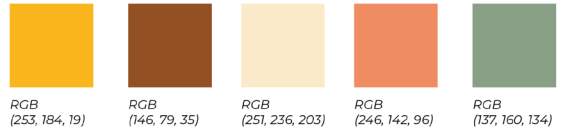

Color Palette