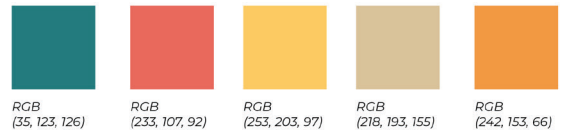

Color Palette