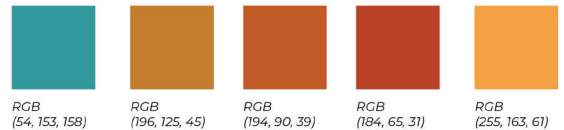

Backgrounds

SC207C Pixel Me Crazy (Pastel)

Color Palette

Suggested Fonts

Righteous
Orbitron
Questrial

Backgrounds

SC207D Pixel Me Crazy (Pastel Texture)

Color Palette

Suggested Fonts

Righteous
Orbitron
Questrial

Backgrounds

SC206 Summer Breeze

Color Palette

Suggested Fonts

Alex Brush
Antonio
EB Garamond

Backgrounds