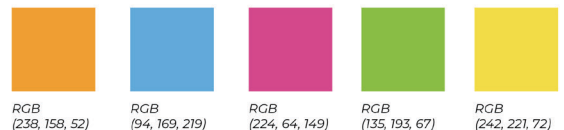

Color Palette