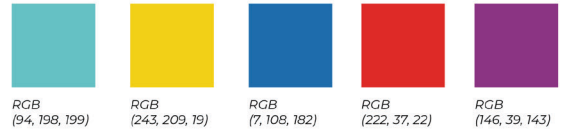

SC137 Running Together

Color Palette

Suggested Fonts

Caveat Brush
Big Shoulders Display
AMATIC SC

Backgrounds

SC133 Chalkboard

Color Palette

Suggested Fonts

AMATIC SC
Big Shoulders Display
Caveat Brush

Clip-Art

Backgrounds

SC132 Path to Success

Color Palette

Suggested Fonts

Annie Use Your Telescope
 Big Shoulders Display
 Caveat Brush

Backgrounds

SC127 E-I-E-I-O

Color Palette

Suggested Fonts

BANGERS
 Caveat Brush
 Annie Use Your Telescope

Backgrounds

SC124 Lighting Our Path

Color Palette

Suggested Fonts