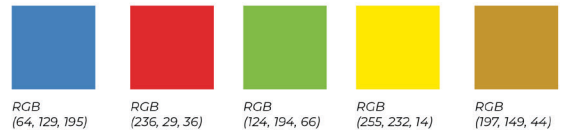

Color Palette