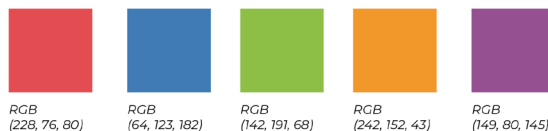

Suggested Fonts

Anton
 Queserial
Satisfy

Clip-Art

Backgrounds

SC228 Puzzled

Backgrounds

Color Palette

Suggested Fonts