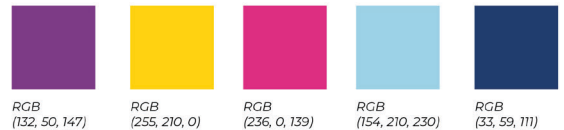

Backgrounds

SC212 Formal

Color Palette

Suggested Fonts

BEBAS NEUE

Karma

Antonio

Clip-Art

Backgrounds

SC211 Jurassic Classic

Color Palette

Suggested Fonts

BANGERS

Righteous

Cairo

Backgrounds