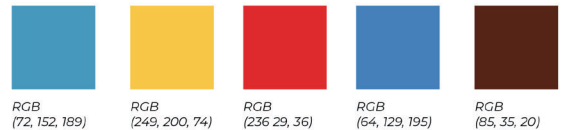

BEBAS NEUE
Antonio
Questrial

Backgrounds

SC214B Streaming (Without Pictures)

Color Palette

Suggested Fonts

BEBAS NEUE
Antonio
Questrial

Backgrounds

SC214C Streaming (Classic)

Color Palette

Suggested Fonts

BEBAS NEUE
Antonio
Questrial

Backgrounds

SC213 New Adventures

Color Palette

Suggested Fonts

RUBIK MONO ONE
Grand Hotel
Questrial

Backgrounds

SC212 Formal

Color Palette

Suggested Fonts

BEBAS NEUE

Karma

Antonio

Clip-Art