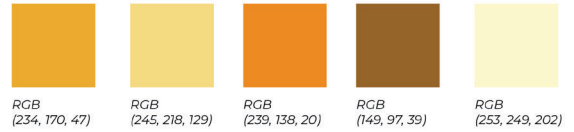

Color Palette