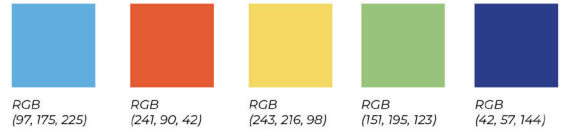

RGB
(104, 163, 195)

Suggested Fonts

Berkshire Swash

Libre Baskerville

Caveat Brush

Backgrounds

SC158 Seize the Day

Color Palette