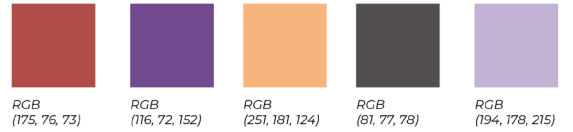

Suggested Fonts

RUBIK MONO ONE
Montserrat
Quicksand

Backgrounds

SC201 Space

Color Palette

Suggested Fonts

Germania One
 Marcellus
 Marvel

Backgrounds

SC200 In Plain Sight

Color Palette

Suggested Fonts

BUNGEE SHADE
 Comforter
 Lora

Backgrounds

SC199 Flowers

Color Palette

Suggested Fonts