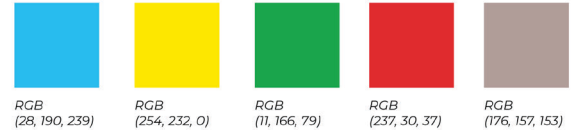

RGB
(104, 163, 195)

Suggested Fonts

Berkshire Swash

Libre Baskerville

Caveat Brush

Backgrounds

SC158 Seize the Day

Color Palette

Suggested Fonts

Berkshire Swash
Annie Use Your Telescope
Caveat Brush

Clip-Art

Backgrounds

SC157 Reach for the Stars

Color Palette

Suggested Fonts

AMATIC SC
Annie Use Your Telescope
Libre Baskerville

Backgrounds

SC156 Impact the World

Color Palette

Suggested Fonts

Comic Neue
Annie Use Your Telescope
Libre Baskerville

Backgrounds

SC155 STEAM

Color Palette