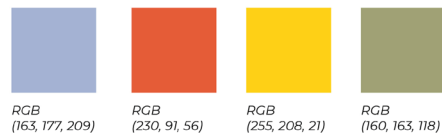

Clip-Art

Backgrounds

SC234A Storybook Year (Color)

Color Palette

Suggested Fonts

Chelsea Market
Arvo
EB Garamond

Clip-Art

Backgrounds

SC234B Storybook Year (B/W)

Color Palette

Suggested Fonts

Chelsea Market
Arvo
EB Garamond

Clip-Art

Backgrounds

SC233 At the Peak

Color Palette